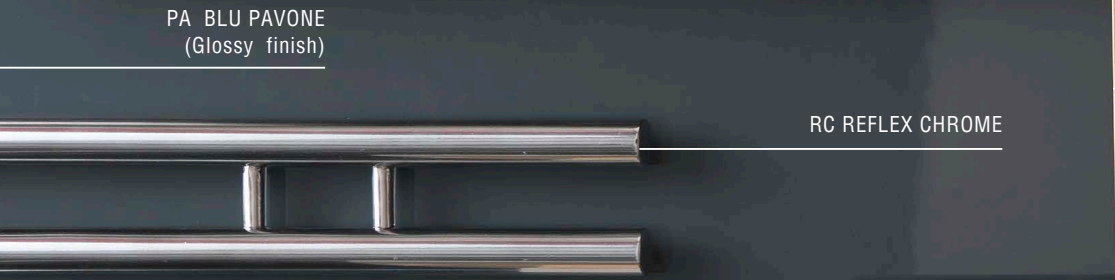

PA BLU PAVONE
("Soft touch" finish)