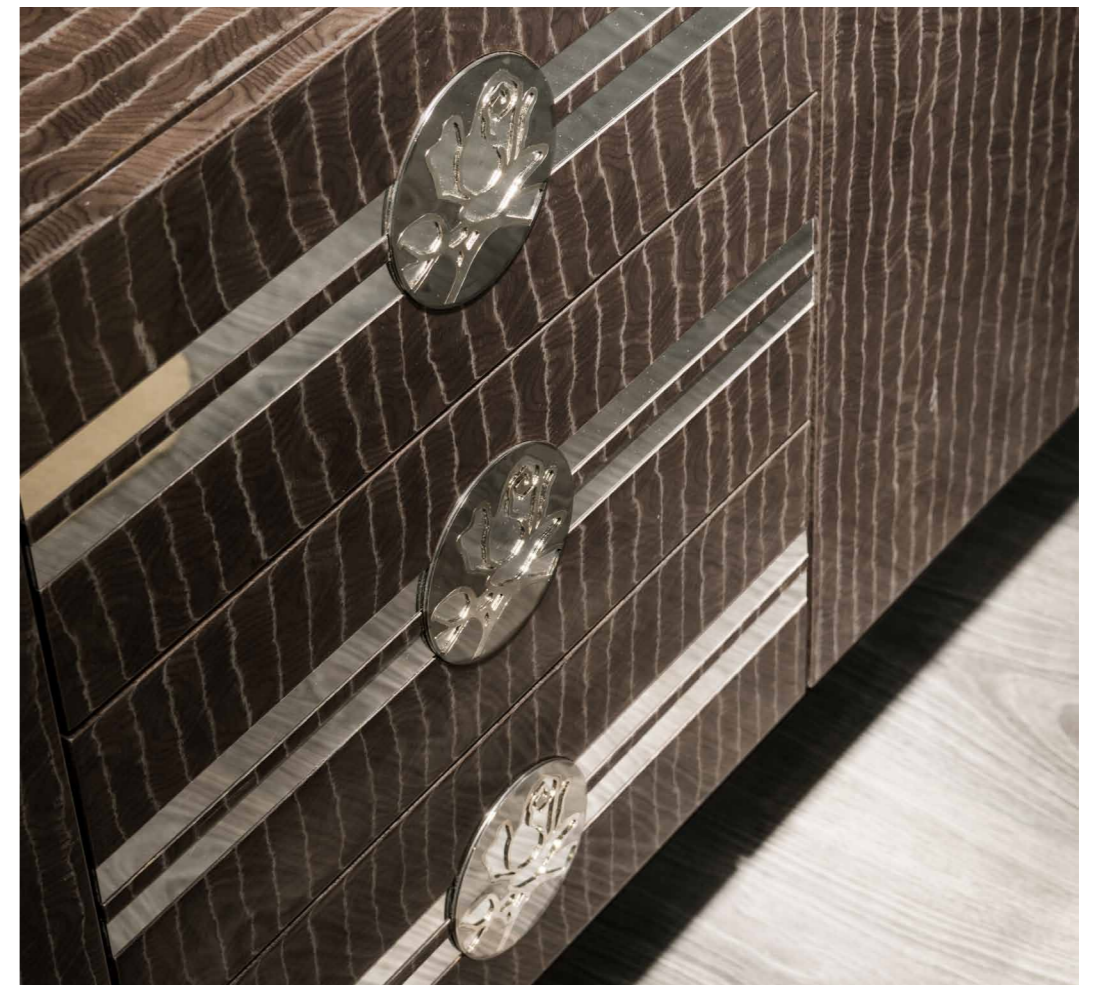

Finiture/Finishings:
Ceramica - 9 luci / Ceramic - 9 lights
Bianco crema - Platino

Credenza / Cupboard **980**

Finiture / Finishings:
TW Thai Wood lucido

240 x 50 x 81 h. cm

Specchiera / Mirror **2010**

Finiture / Finishings:
TW Thai Wood lucido

120 x 220 h. cm

Applique / Wall light **7019**

Finiture / Finishings:
Ceramica / Ceramic
Bianco crema - Platino