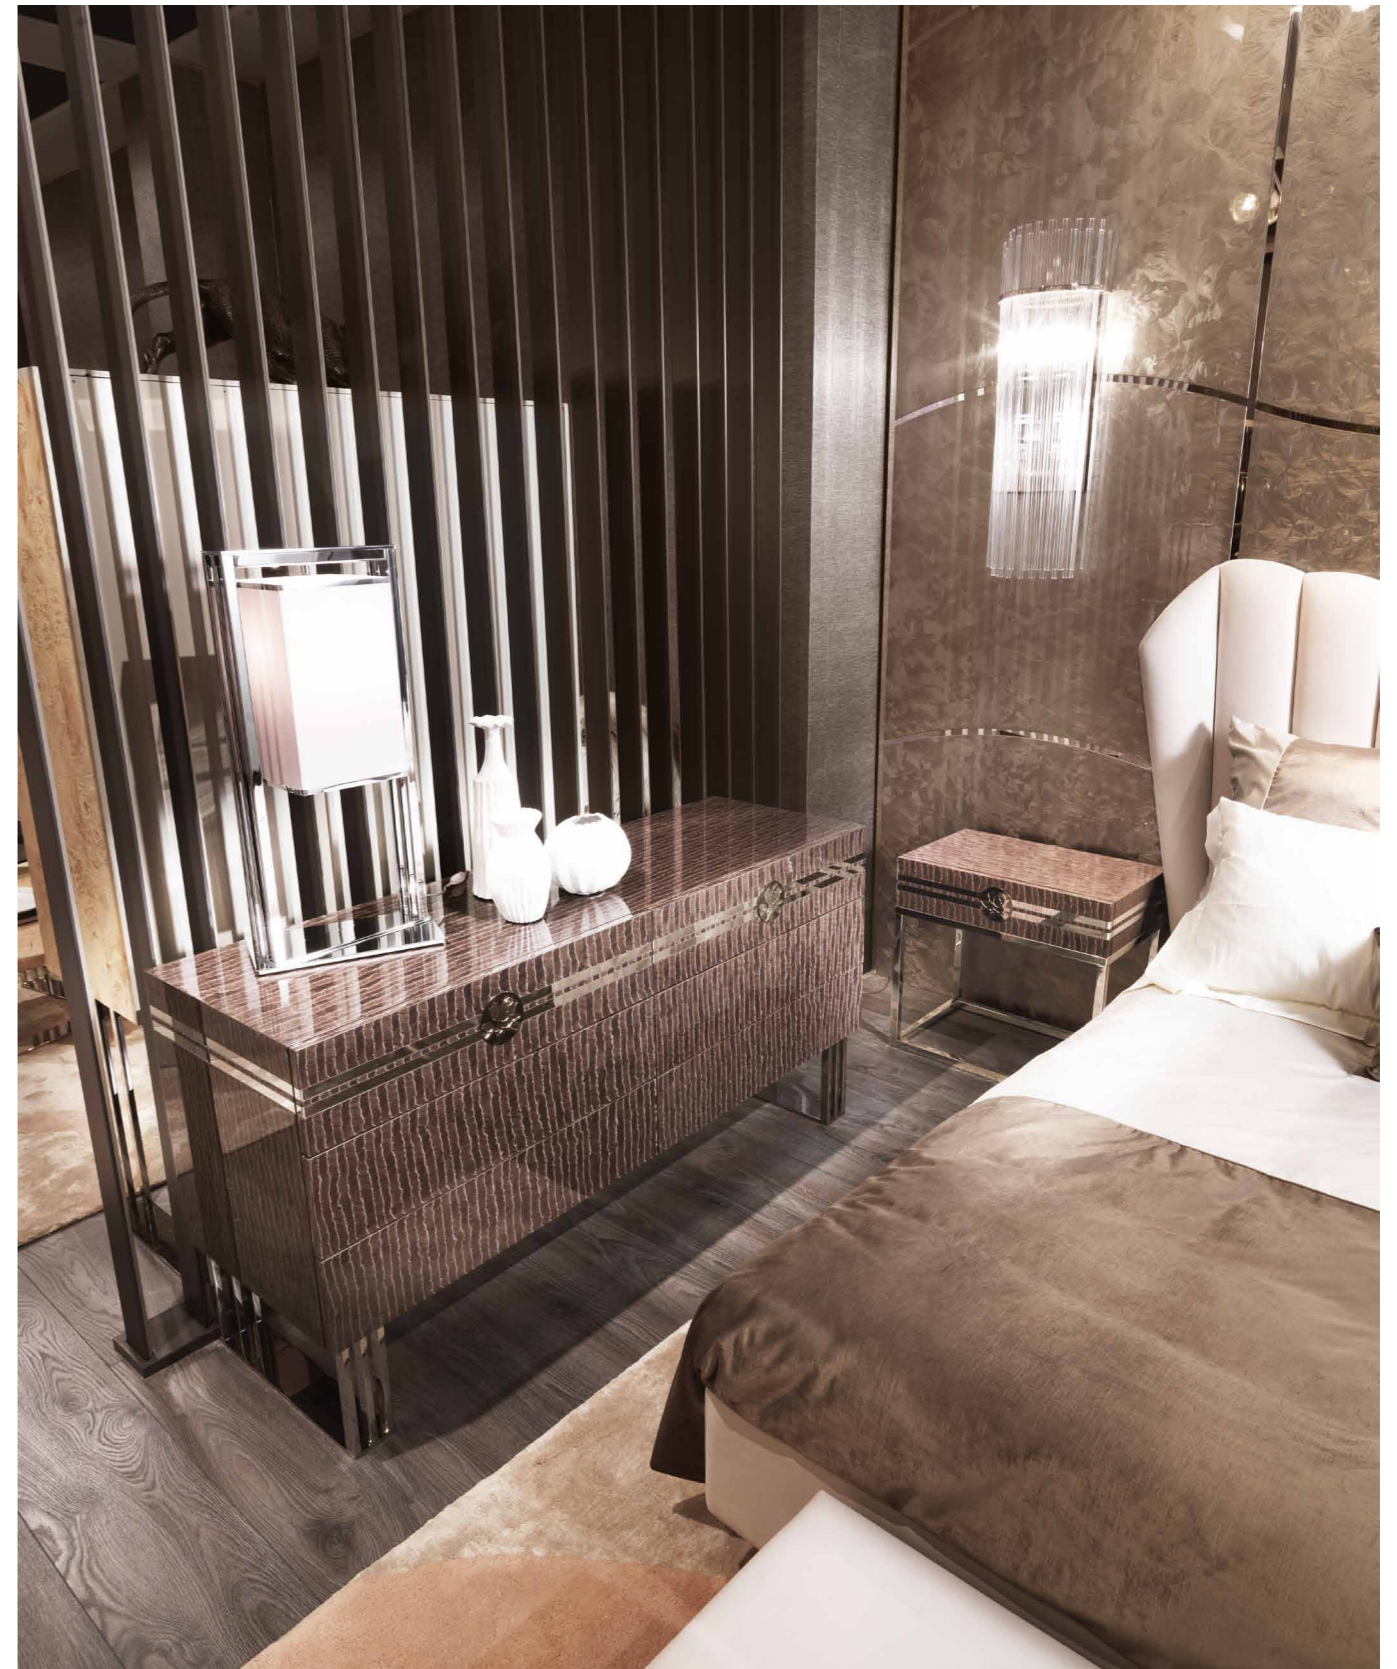

Comò / Chest of drawers **3018**

Finiture / Finishes: TW Thai wood
Inseri e gambe/ Insert and legs:
Cromo / Chrome

160 x 51 x 81 h. cm

Comodino / Bedside table **3022**

Finiture / Finishes: TW Thai wood
Inseri e gambe/ Insert and legs:
Cromo / Chrome

64 x 40 x 60 h. cm

Applique / Wall light **7015**

Finiture / Finishes: Cromo / Chrome

31 x 18 x 90 h. cm