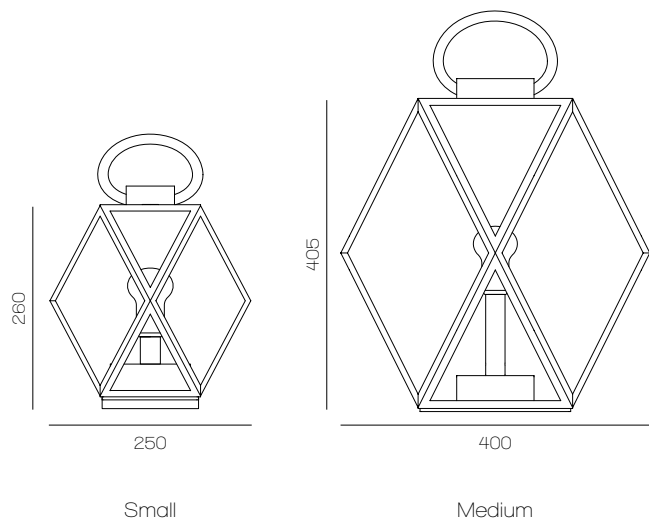

Small

Medium

STRUTTURA / FRAME

Laccato bronzo, trattamento cataforesi Marine Grade
Bronze lacquered, Marine Grade with cathoporesis treatment

Maniglia in pelle intrecciata marrone
Brown braided leather handle