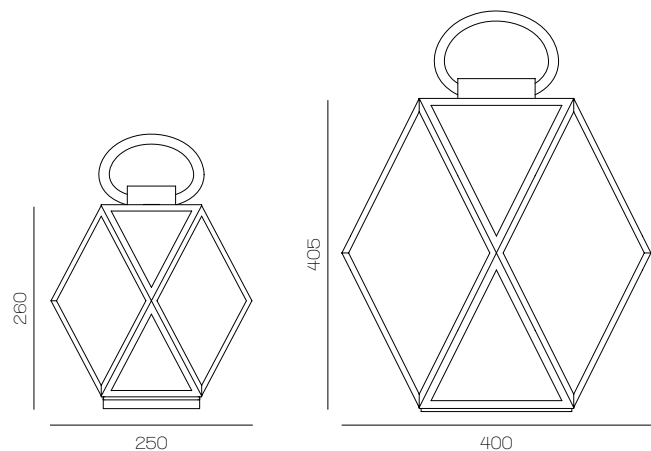

2. Dettaglio Muse Lantern Outdoor Battery / Muse Lantern Outdoor Battery Medium detail

MUSE OUTDOOR BATTERY

Tristan Auer

*Limited
edition*

MUSE OUTDOOR BATTERY

Tristan Auer

Small

Medium