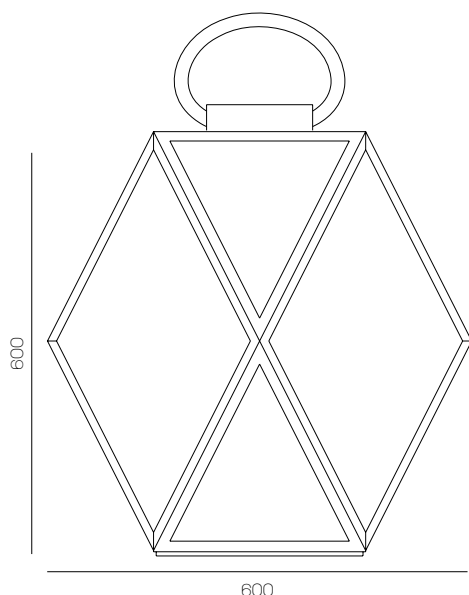

2. Dettaglio Muse Lantern Outdoor Battery / Muse Lantern Outdoor Battery Medium detail

MUSE OUTDOOR BATTERY

Tristan Auer

*Limited
edition*

MUSE OUTDOOR BATTERY

Tristan Auer

Small

Medium