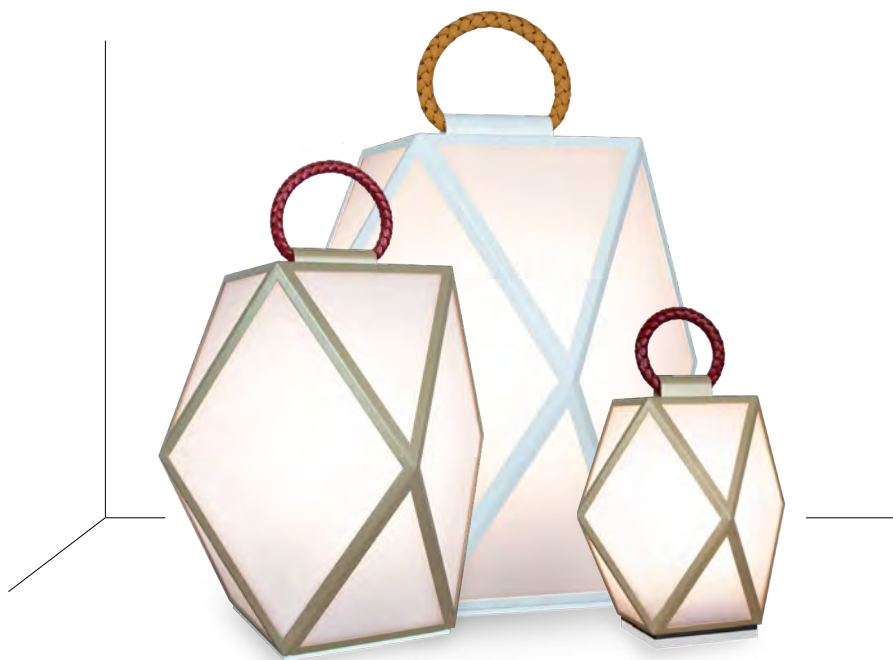

MUSE OUTDOOR BATTERY

Tristan Auer

*Limited
edition*