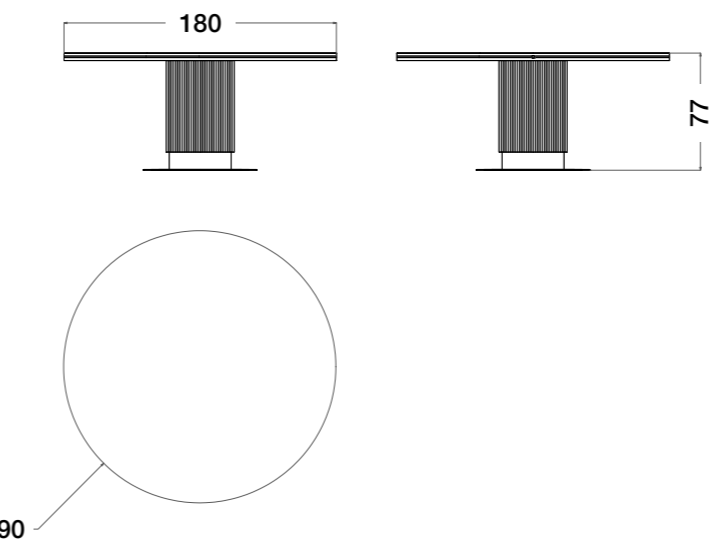

ART. C321 | Oval dining table

ART. C325 | Round dining table

ART. C332 | High cabinet

ART. C336 | Console

ART. C323 | Round dining table

ART. C326 | Lazy susan

ART. C327 | Chair

ART. C329 | TV cabinet
Clearance with open doors: cm 219