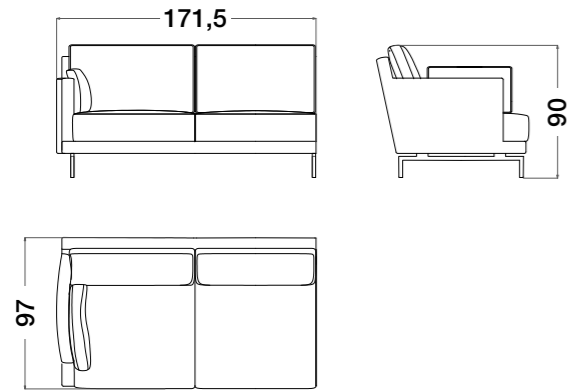

ART. C350 | Small high side table

ART. C338 | 3 seater sofa standard

ART. C328 | Chair

ART. C330 | TV cabinet
Clearance with open doors: cm 219

ART. C348 | Large coffee table

ART. C339 | 2 seater sofa

ART. C359 | Chair

ART. C349 | Large high side table

ART. C337 | 3 seater sofa extra

ART. C341DX / C341SX | 3 seater ending element (right or left)

ART. C340DX / C340SX | 2 seater ending element (right or left)

ART. C342DX / C342SX | Chaiselongue element (right or left)

ART. C302 | Large wings

Mattress: 200x200

ART. C305 | Small wings

Mattress: 200x200

ART. C344 | 2 seater middle element

ART. C345 | Armchair

ART. C301 | Large wings

Mattress: 180x200