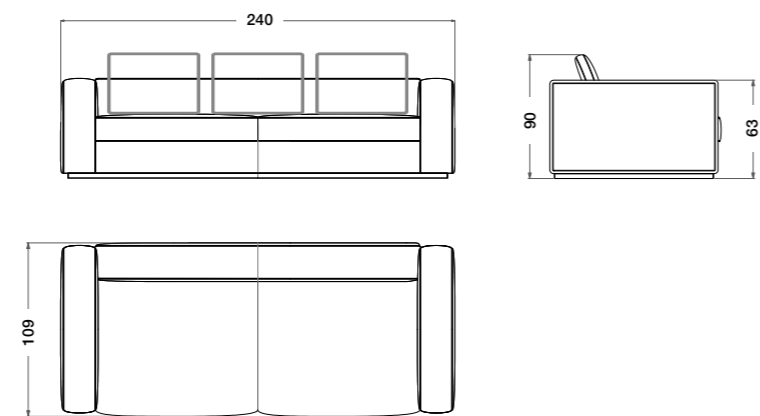

ART. E228DX / E228SX | 3 seater ending element (right or left)

ART. E230 | Corner element

ART. E238 | High side table

ART. E225 | 3 seater sofa standard

ART. E227DX / E227SX | 2 seater ending element (right or left)