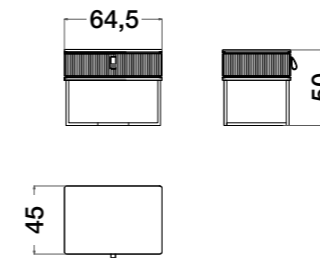

ART. C352 | Carpet

ART. C310 | Night side table