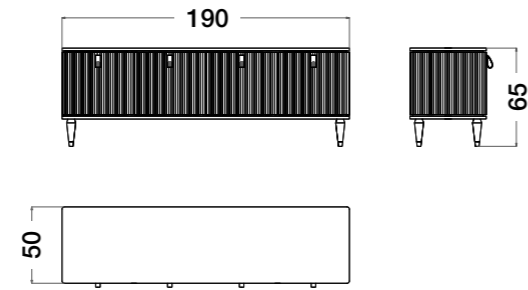

ART. C321 | Oval dining table

ART. C325 | Round dining table

ART. C332 | High cabinet

ART. C336 | Console

ART. C323 | Round dining table

ART. C326 | Lazy susan

ART. C327 | Chair

ART. C329 | TV cabinet
Clearance with open doors: cm 219