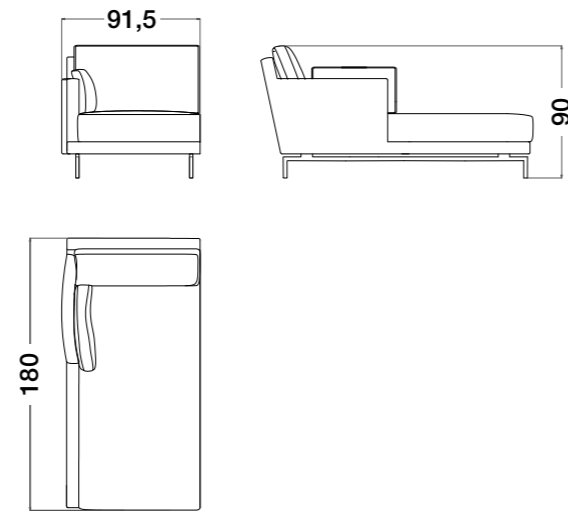

ART. C350 | Small high side table

ART. C338 | 3 seater sofa standard

ART. C328 | Chair

ART. C330 | TV cabinet
Clearance with open doors: cm 219

ART. C348 | Large coffee table

ART. C339 | 2 seater sofa

ART. C359 | Chair

ART. C349 | Large high side table

ART. C337 | 3 seater sofa extra

ART. C341DX / C341SX | 3 seater ending element (right or left)

ART. C340DX / C340SX | 2 seater ending element (right or left)

ART. C342DX / C342SX | Chaiselongue element (right or left)

ART. C302 | Large wings

Mattress: 200x200

ART. C305 | Small wings

Mattress: 200x200

ART. C344 | 2 seater middle element

ART. C345 | Armchair

ART. C301 | Large wings

Mattress: 180x200