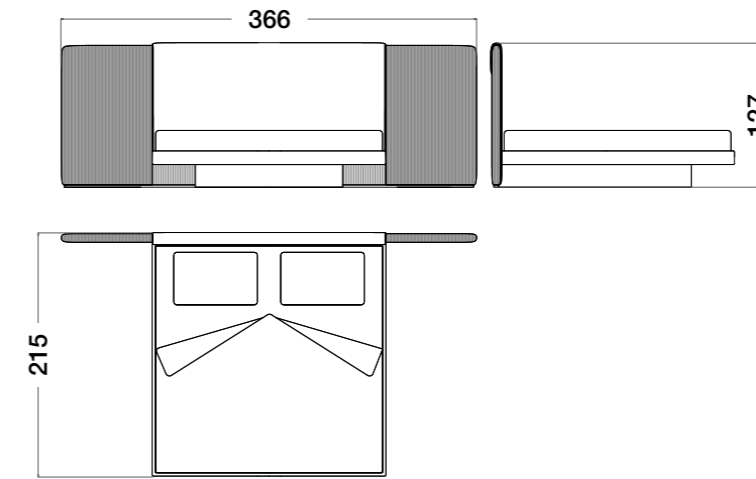

ART. C302 | Large wings