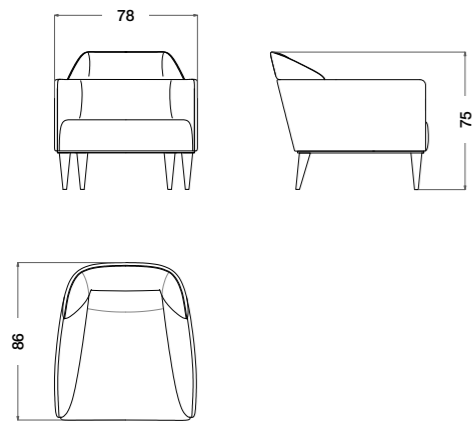

ART. E228DX / E228SX | 3 seater ending element (right or left)

ART. E230 | Corner element

ART. E238 | High side table

ART. E225 | 3 seater sofa standard

ART. E227DX / E227SX | 2 seater ending element (right or left)

ART. E229DX / E229SX | Chaiselongue element (right or left)

ART. E236 | Large coffee table

ART. E226 | 2 seater sofa

ART. E231 | 2 seater middle element

ART. E232 | Armchair

ART. E234 | Occasional armchair