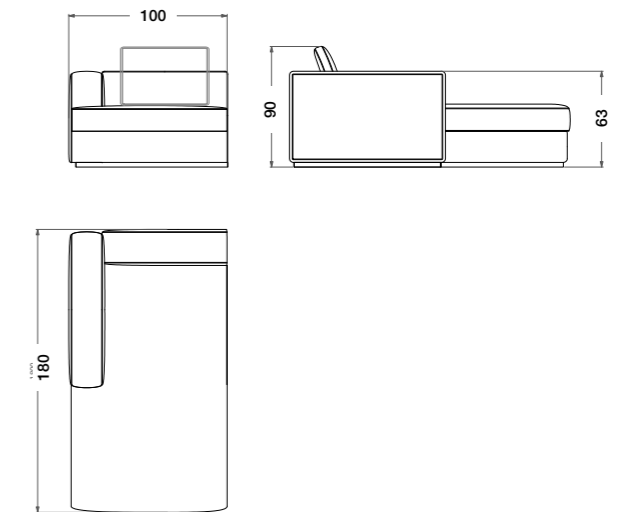

ART. E229DX / E229SX | Chaiselongue element (right or left)