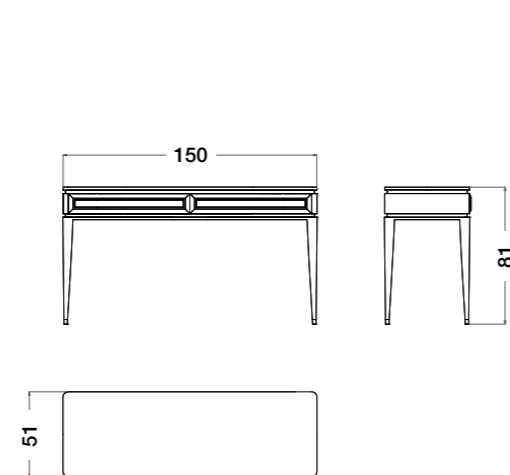

ART. C355 | Small chandelier

ART. C351 | Carpet

ART. C353 | Large chandelier

ART. C358 | Sconce

ART. B124 | High cabinet

ART. B128 | Console

ART. B118 | Round dining table

ART. B121 | Lazy susan

ART. B126/B127 | Bar cabinet
Clearance with open doors: cm 118

ART. B116 | Rectangular dining table

ART. B119 | Lazy susan

ART. B122 | Chair

ART. B125 | Sideboard

ART. B117 | Rectangular dining table

ART. B120 | Round dining table