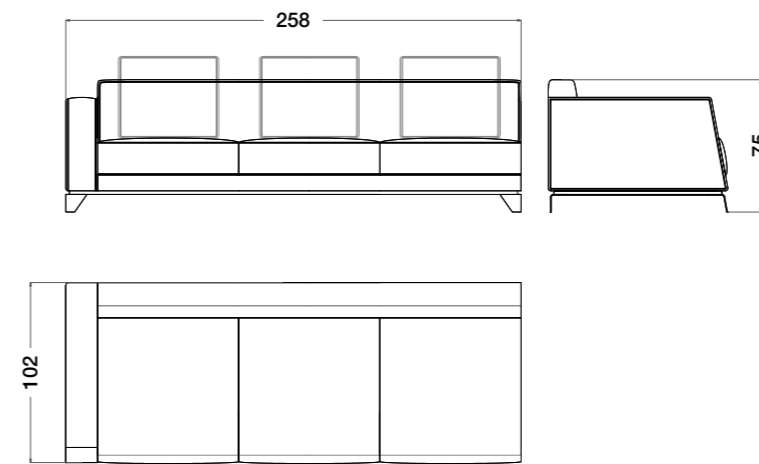

ART. B126/B127 | Bar cabinet
Clearance with open doors: cm 118

ART. B116 | Rectangular dining table

ART. B119 | Lazy susan

ART. B122 | Chair

ART. B125 | Sideboard

ART. B117 | Rectangular dining table

ART. B120 | Round dining table

ART. B123 | TV cabinet

ART. B144 | High side table

ART. B145 | Corner table

B131 | 2 seater sofa

ART. B136 | 2 seater middle element

ART. B143 | Medium table

ART. B129 | 3 seater sofa extra

ART. B133DX / B133SX | 3 seater ending element (right or left)