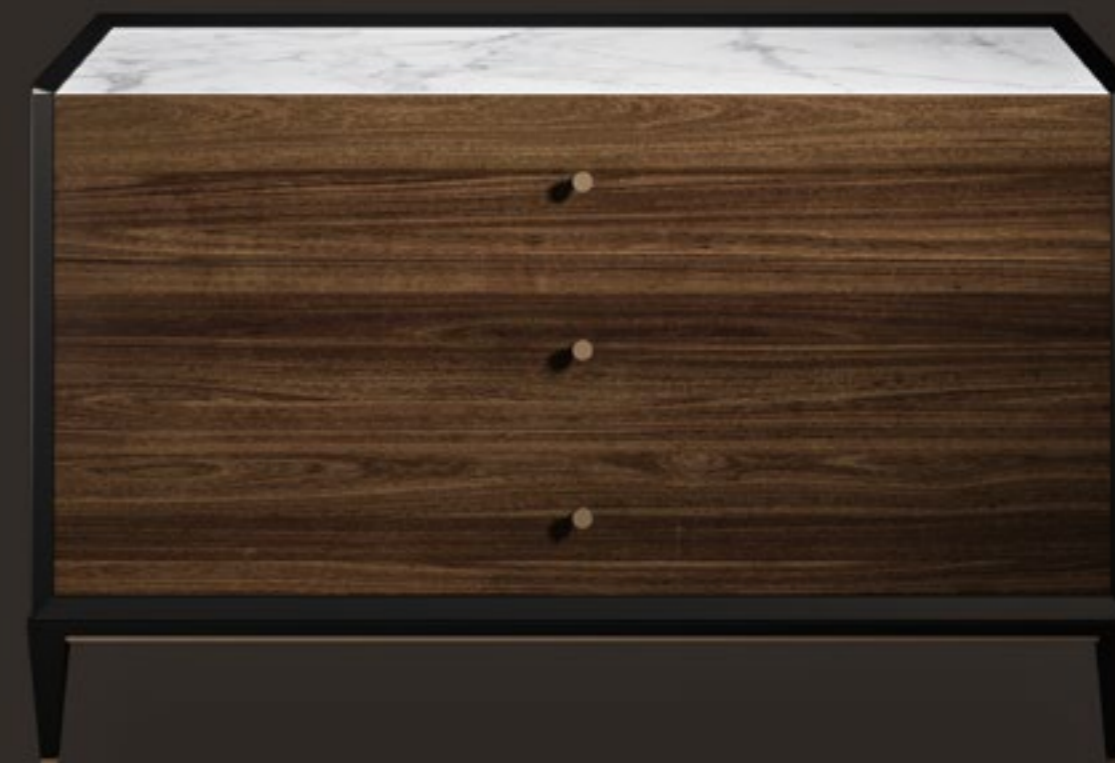

BED UPHOLSTERED
IN LEATHER

HIGH CHEST OF
DRAWERS WITH
SEVEN
DRAWERS.
MARBLE TOP

INLAY MIRROR
WITH "VELVET"
LACQUERED WOOD
FRAME

LOW CHEST OF
DRAWERS WITH
THREE DRAWERS.
MARBLE TOP

VANITY TABLE WITH
TWO DRAWERS AND
ONE TOP SECRET
DOOR.

ART. C335 | Showcase
Clearance with open doors: cm 149

ART. C333 | Sideboard
Clearance with open doors: cm 219

ART. C322 | Oval dining table

ART. C324 | Lazy susan

ART. C331 | High cabinet

ART. C334 | Sideboard
Clearance with open doors: cm 219