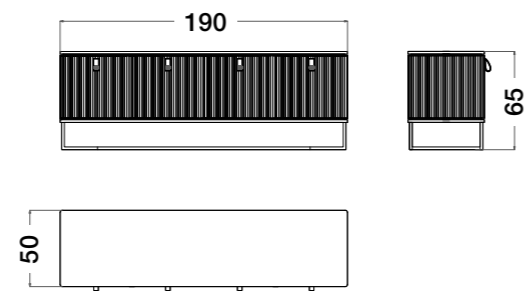

ART. C350 | Small high side table

ART. C338 | 3 seater sofa standard

ART. C328 | Chair

ART. C330 | TV cabinet
Clearance with open doors: cm 219

ART. C348 | Large coffee table

ART. C339 | 2 seater sofa

ART. C359 | Chair