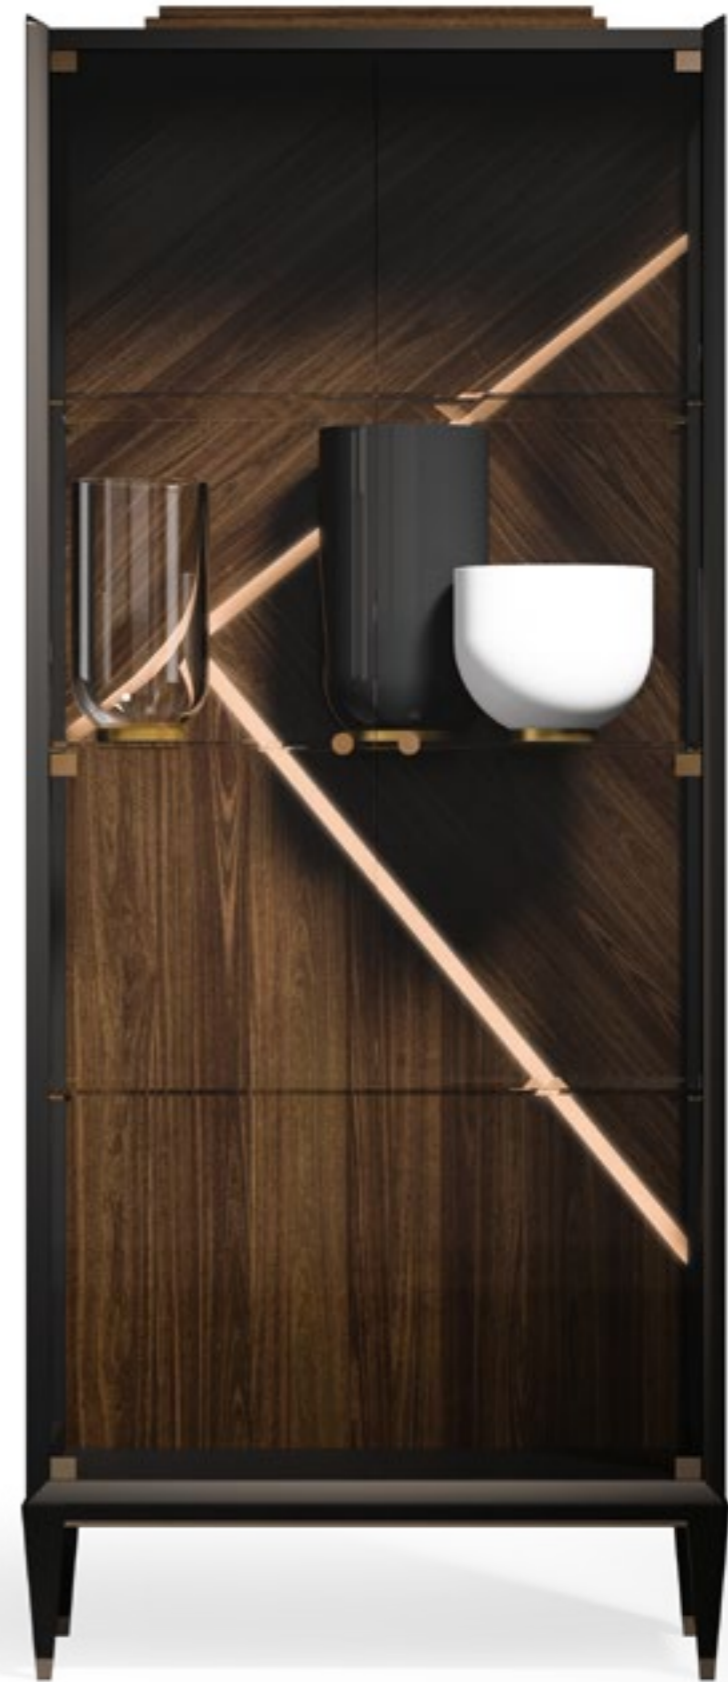

DINING TABLE WITH
INLAY VENEER
TOP AND "VELVET"
LACQUERED WOOD
LEGS