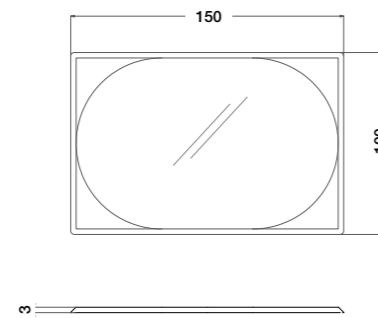

ART. E207 | Night side table

ART. E206 | Bench

ART. E209 | High chest of drawers

ART. E235 | Footstool