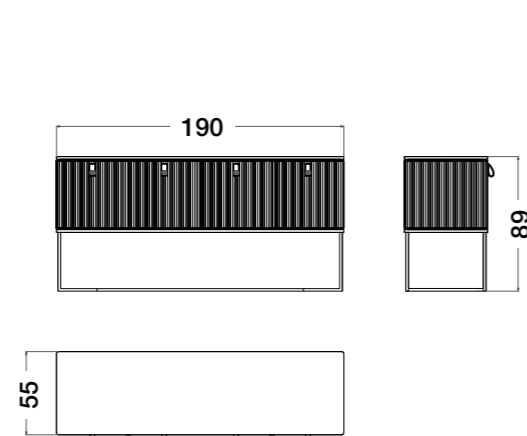

ART. C335 | Showcase
Clearance with open doors: cm 149

ART. C333 | Sideboard
Clearance with open doors: cm 219

ART. C322 | Oval dining table

ART. C324 | Lazy susan

ART. C331 | High cabinet

ART. C334 | Sideboard
Clearance with open doors: cm 219