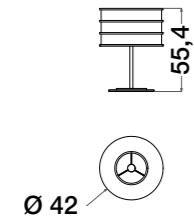

ART. C351 | Carpet

ART. C358 | Sconce