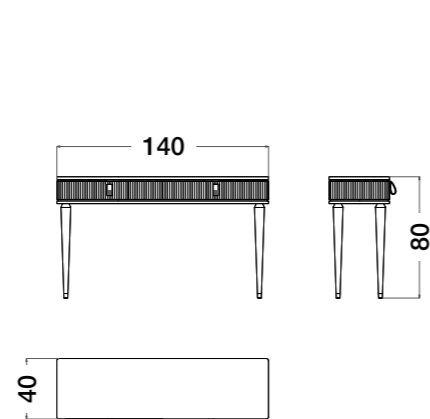

ART. C321 | Oval dining table

ART. C325 | Round dining table

ART. C332 | High cabinet

ART. C336 | Console

ART. C323 | Round dining table

ART. C326 | Lazy susan

ART. C327 | Chair

ART. C329 | TV cabinet
Clearance with open doors: cm 219