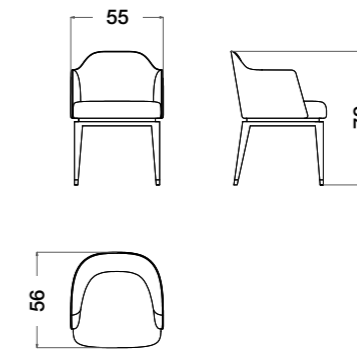

ART. B126/B127 | Bar cabinet
Clearance with open doors: cm 118

ART. B116 | Rectangular dining table

ART. B119 | Lazy susan

ART. B122 | Chair

ART. B125 | Sideboard

ART. B117 | Rectangular dining table

ART. B120 | Round dining table

ART. B123 | TV cabinet

ART. B144 | High side table

ART. B145 | Corner table

B131 | 2 seater sofa

ART. B136 | 2 seater middle element

ART. B143 | Medium table

ART. B129 | 3 seater sofa extra

ART. B133DX / B133SX | 3 seater ending element (right or left)